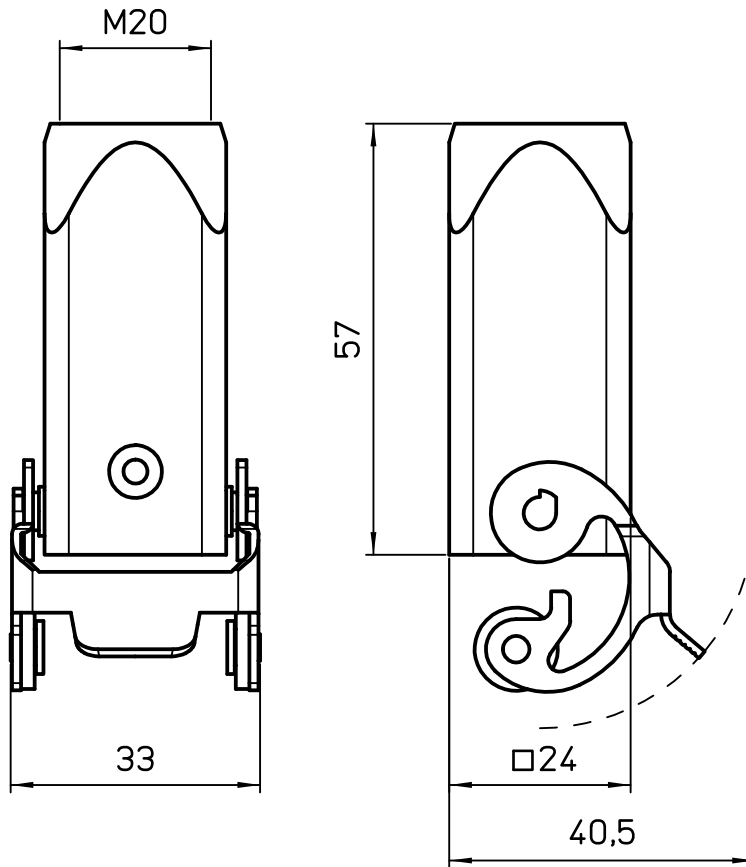

A

A

Diritti riservati All rights reserved

B

B

C

C

REV.	DATE	SIGNATURE		
			Dimensions in mm	Simplified representation with dimensions without tolerance
Original Size A4			MKAXR VG20 Metal hood, stainless steel lever, top entry M20, 180 °C	Scale 1:1
Date 12/09/22				
Sign. S. Diasparra				